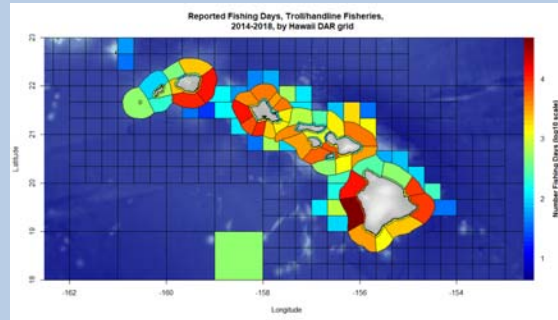

*Come Talk Story
With Us!*