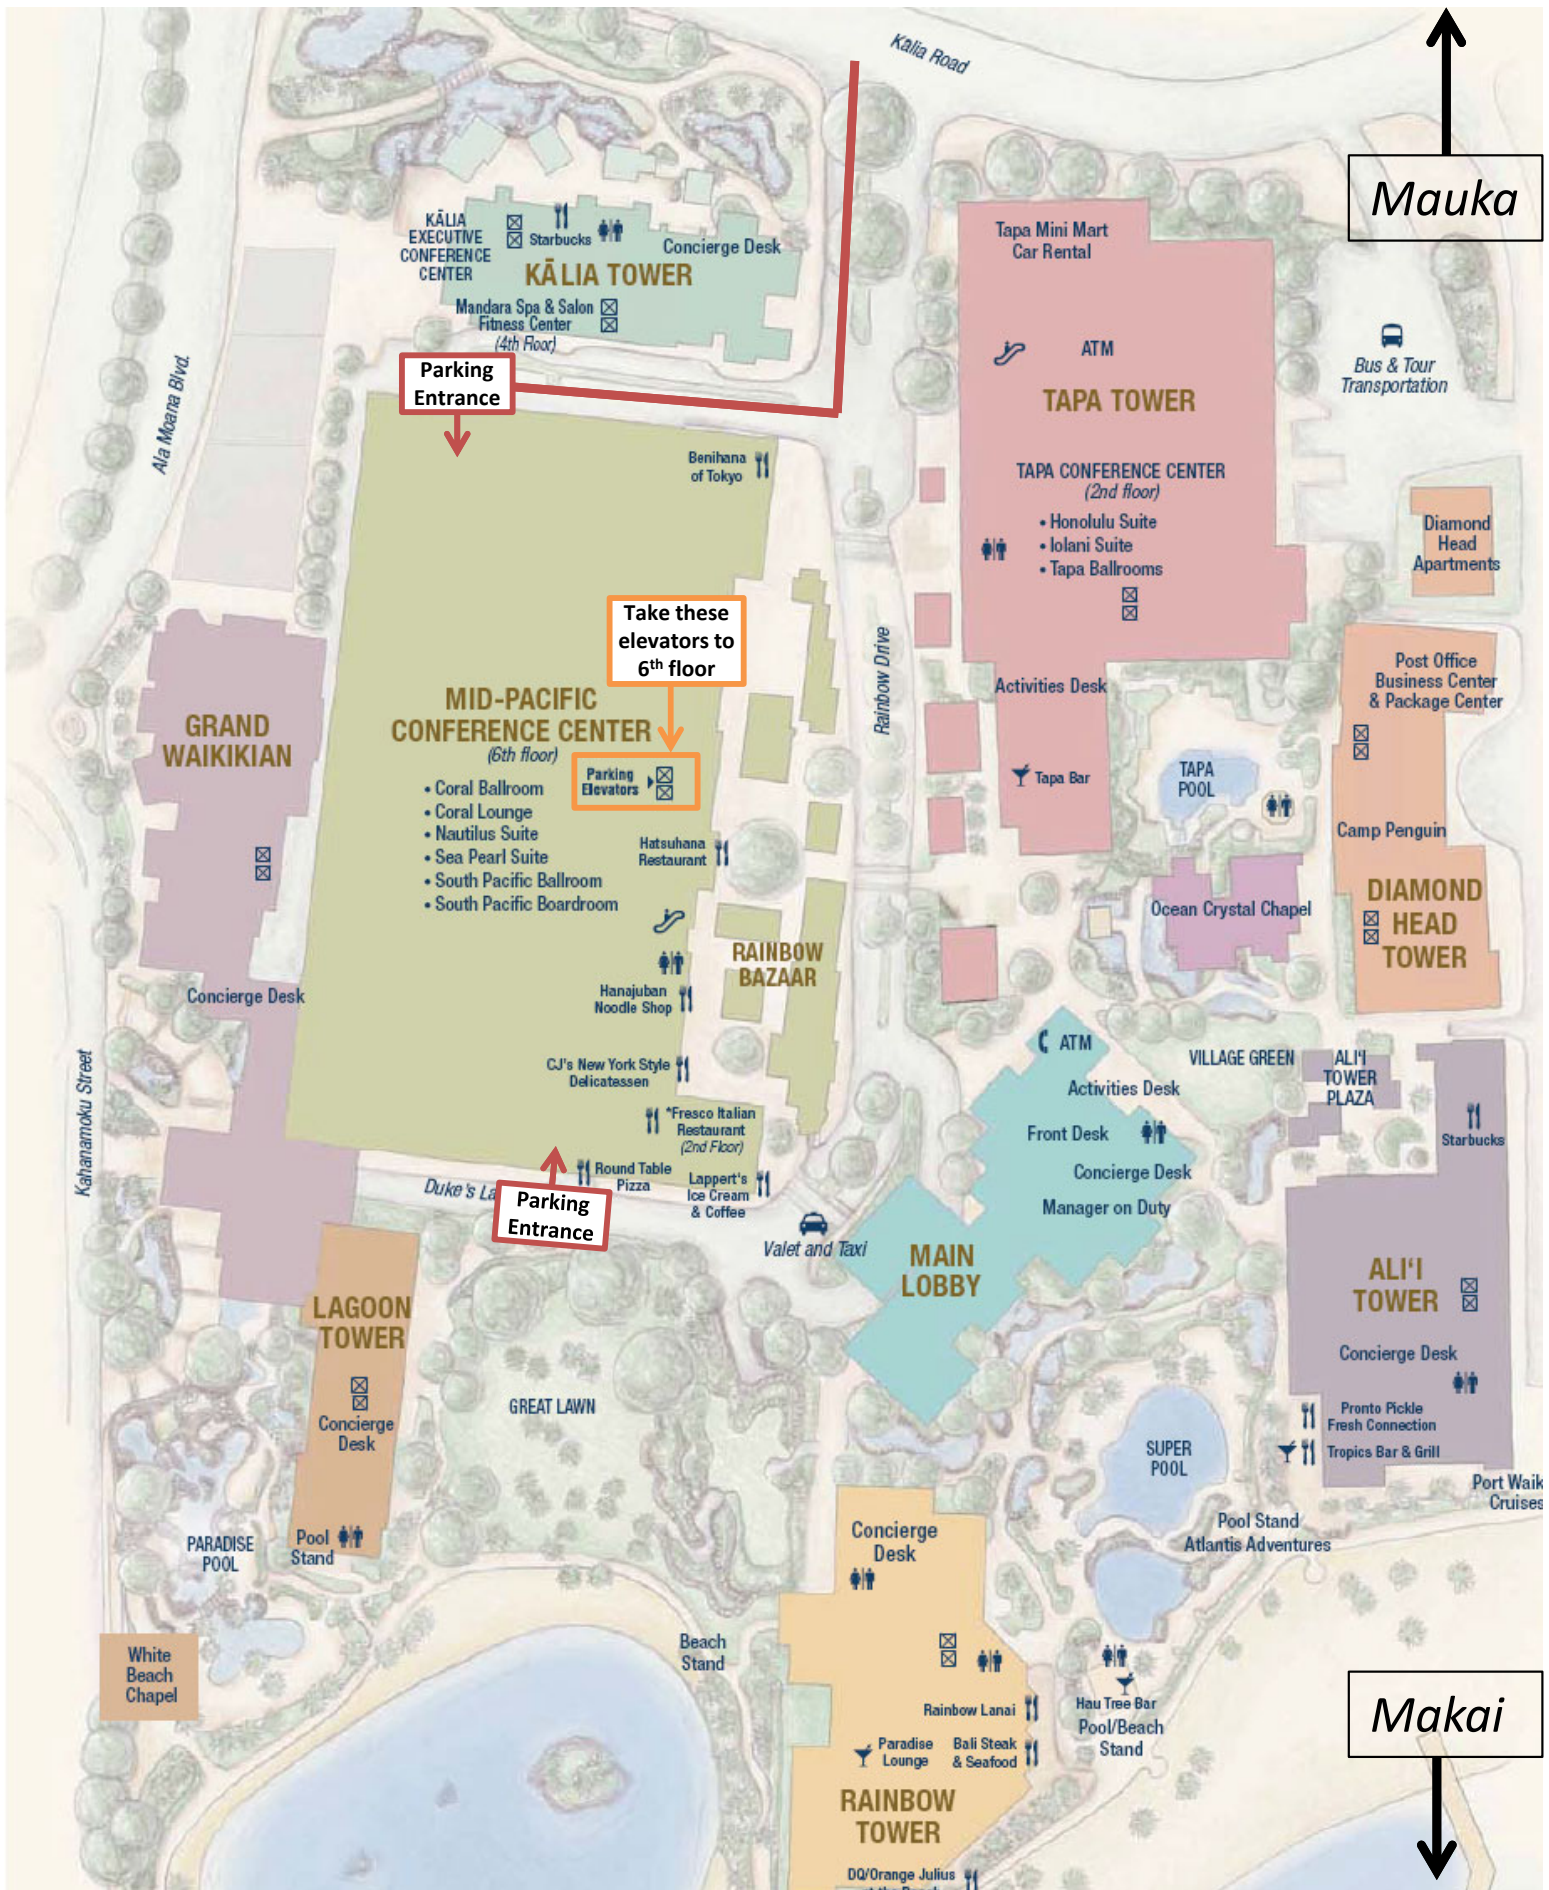

202nd Council Meeting at Hilton Hawaiian Village (Coral 5 Ballroom)

Parking will be validated at meeting sign-in table

2(4)
202nd CM

Hilton Hawaiian Village
Mid-Pacific Conference Center
6th floor, parking tower

**Elevators from
Parking Garage**

**No Eating In
Mtg Room**

**Elevators from
Kalia Tower**