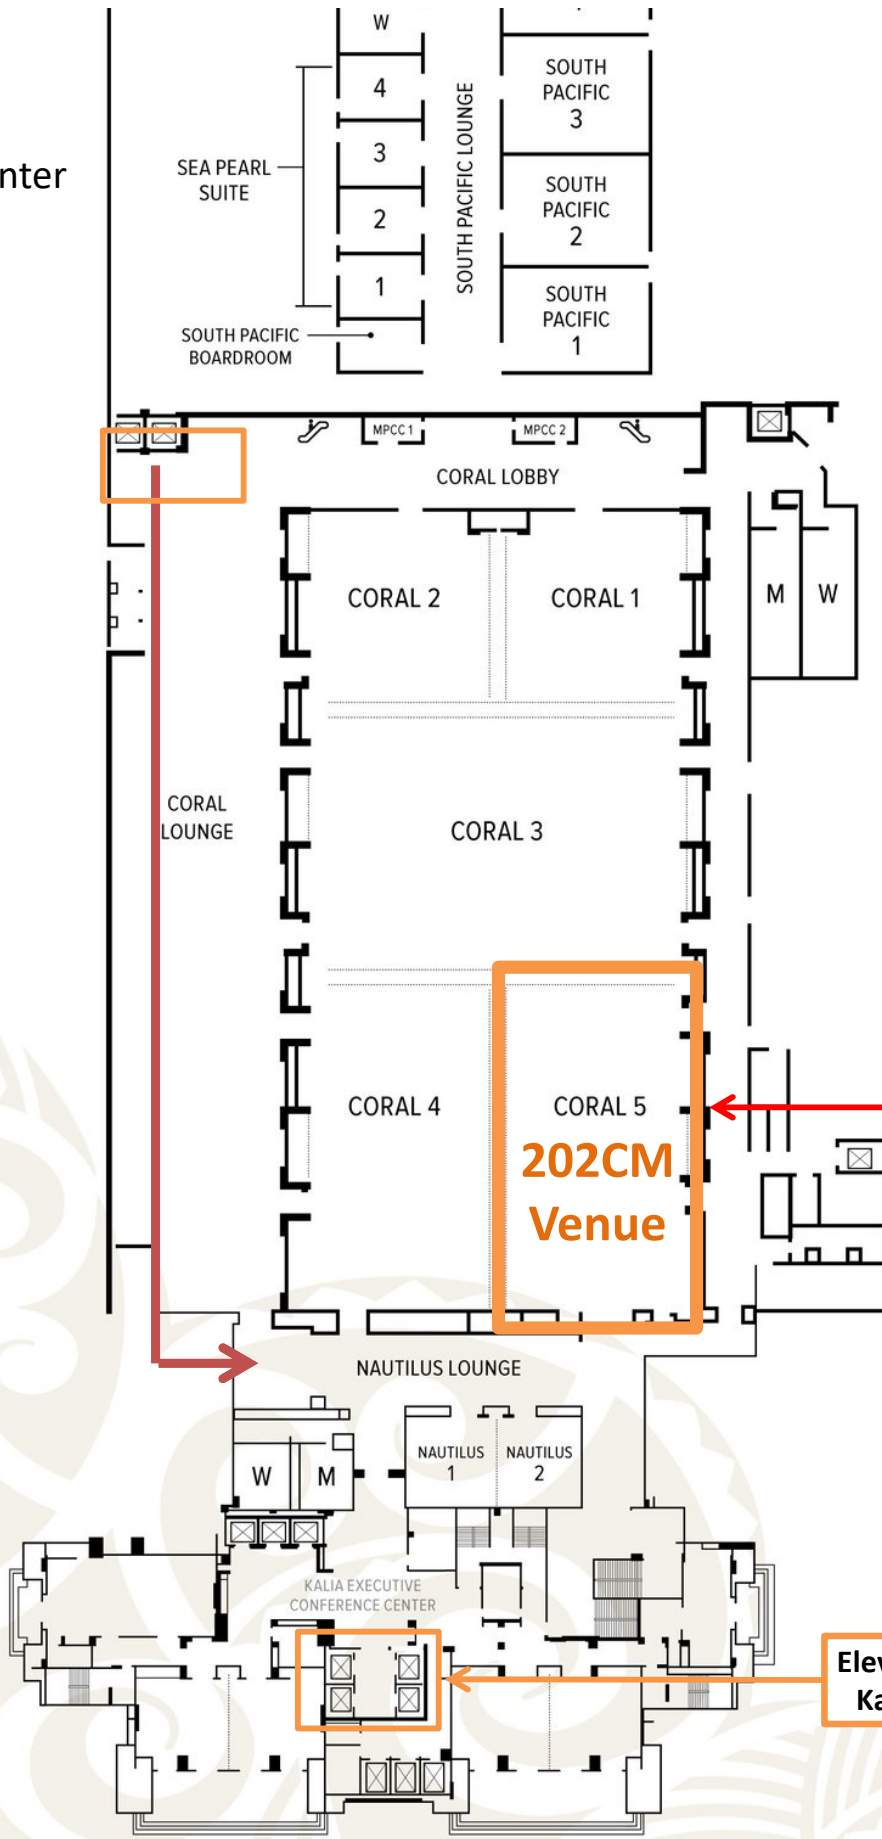

202nd Council Meeting at Hilton Hawaiian Village (Coral 5 Ballroom)

Parking will be validated at meeting sign-in table

2(4)
202nd CM

Hilton Hawaiian Village
Mid-Pacific Conference Center
6th floor, parking tower

**Elevators from
Parking Garage**

**No Eating In
Mtg Room**

**Elevators from
Kalia Tower**